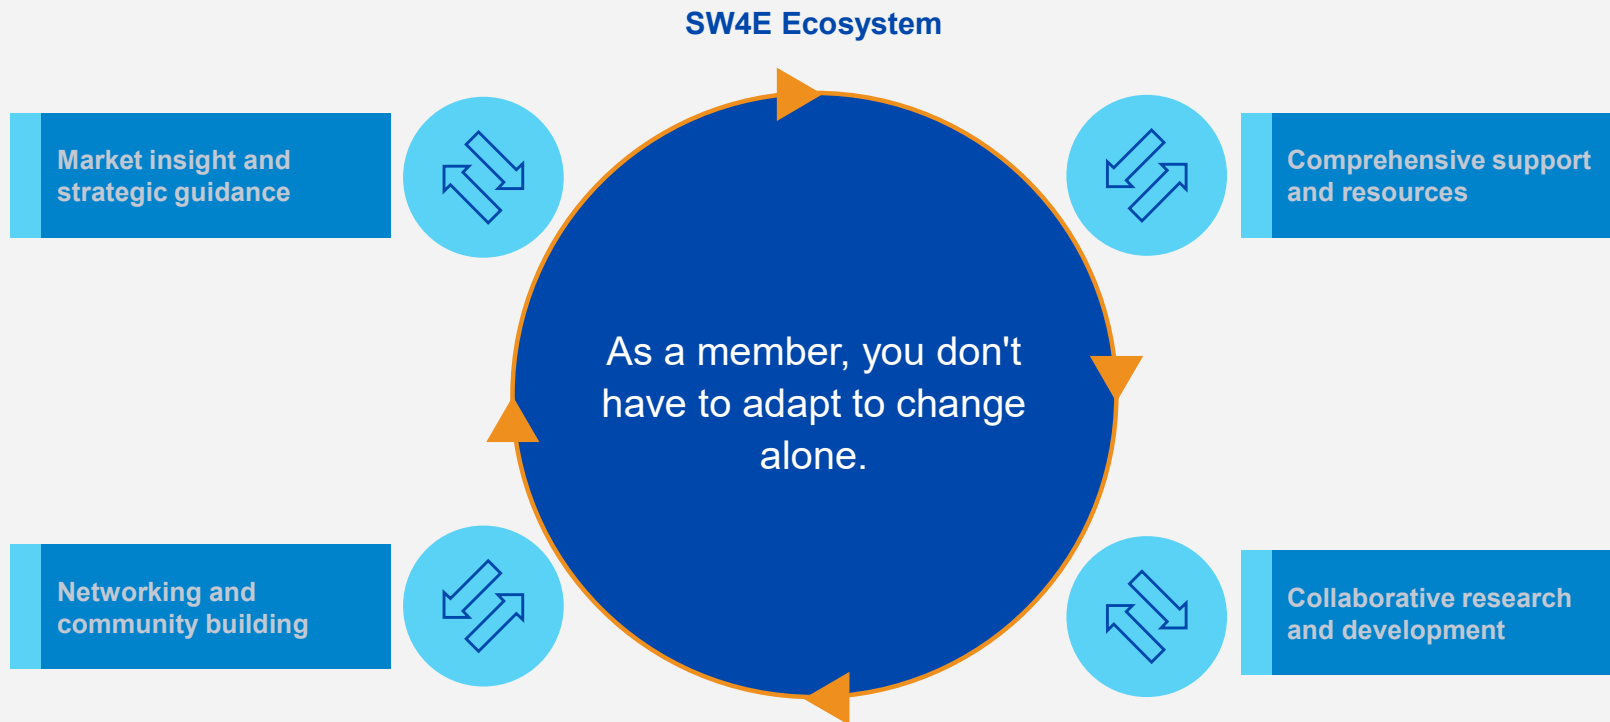

Advancing the SW4E ecosystem: insights into activities and future directions

Roope Pajasmaa & Markku Oivo

Lahti 4.11.2024

Ecosystem member benefits

It's a win-win-win platform

Collaborative innovation, a platform for co-creation and shared expertise to drive groundbreaking research and development.

Holistic support, access a wide range of resources and support tailored to the needs of early-phase R&D projects and collaborative efforts.

Vibrant community, join a dynamic network of software-driven companies and research institutions dedicated to advancing technological innovation.